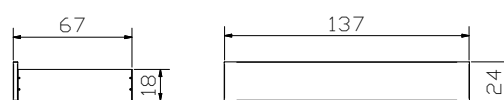

Laterally
with Midtraver possible.

Options
Covero in white, tissue of protection Saceto in polyester grey.

Roll-Box 20

Roll-Box 25

Stauraum | compartiment de rangement | storage space

Roll-Box 20	=	134×61×13 cm
Roll-Box 25	=	134×61×16 cm