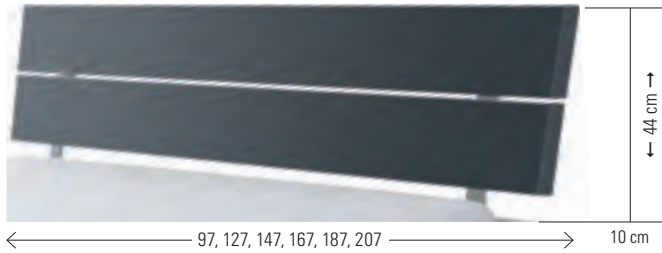

Kopfteile | têtes de lit | headboards

Nuetta FSC