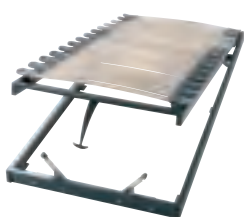

Ultrafree-Lift KF