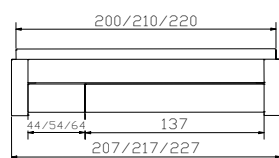

Dimension cm

Saceto	Stoffabdeckung Polyester grau	tissu de protection polyester gris	tissue of protection polyester grey	137/64/1
Covero	Deckel weiss	couvercle blanc	cover white	137/64/1

Smart black	Lampen (2er Set) 12V DC, 30 LED warm	lampes (set de 2) 12V DC, 30 LED warm	lamps (set of 2) 12V DC, 30 LED warm	

Information Bettkasten	information tiroir à literie	information bed drawer
Standard: gedämpfter Selbsteinzug Blumotion von BLUM	standard: système d'amortissement Blumotion de BLUM	standard: soft closing runner Blumotion of BLUM
Option: Tip-on-Öffnung mit Vollauszug von BLUM	option: ouverture Tip-on avec extension complète de BLUM	option: opening Tip-on with full extension of BLUM