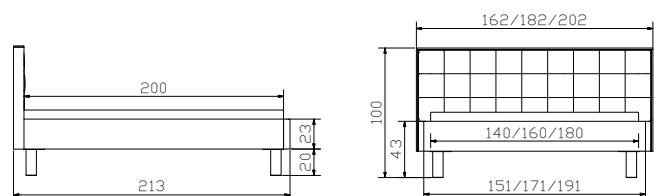

bed
widths
lengths
heights of feet

Dimension cm

140, 160, 180
200
20, 25

Stoffauswahl | choix de tissus | choice of fabrics

Pepe 327, 328, 335 (100 % Polyester) | (100% polyester)

327 beige

328 anthrazit

335 grey